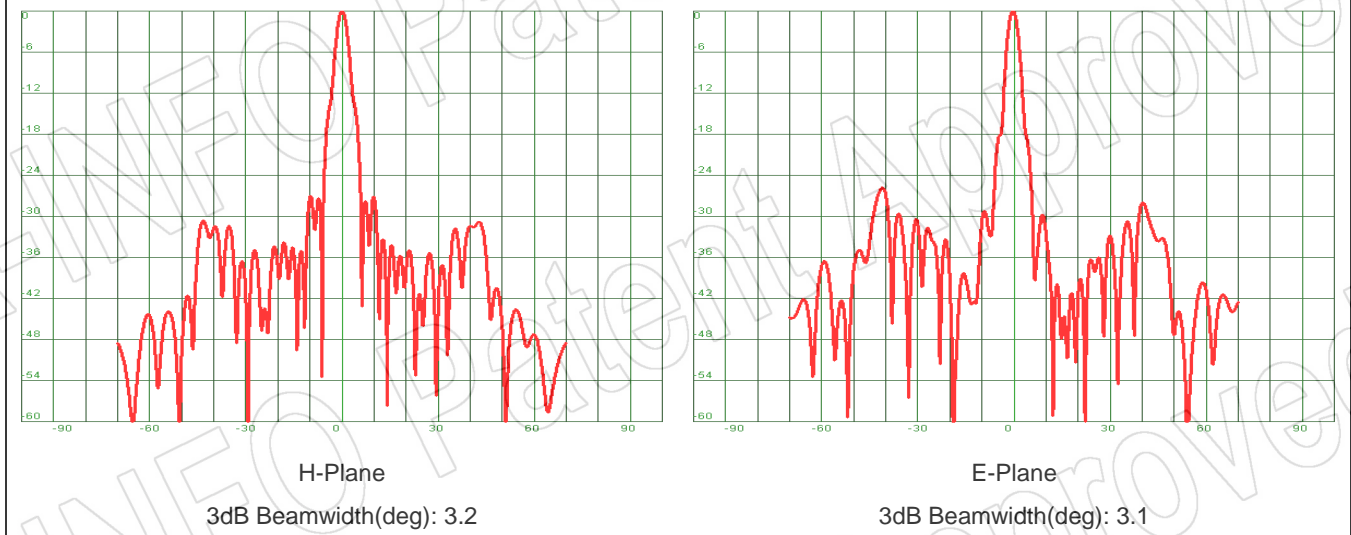

Frequency: 58.5GHz