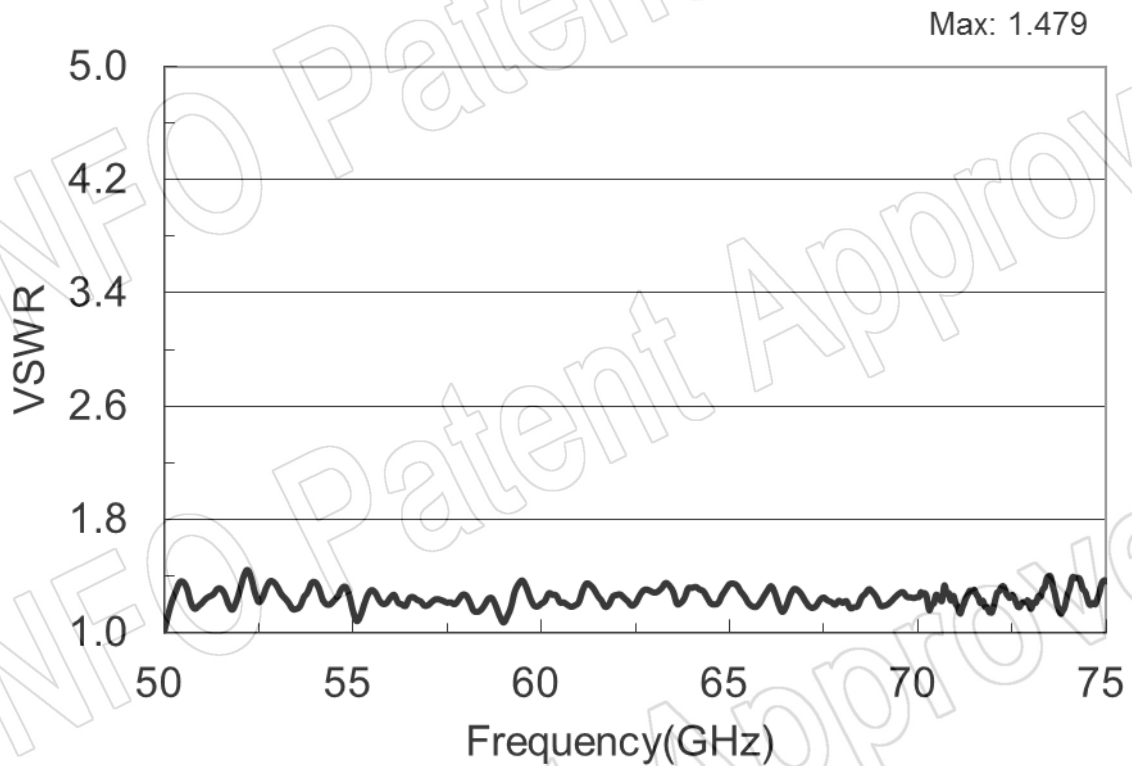

3. VSWR_A Type

AINFO Inc.

China(Beijing):
China(Chengdu):
USA :

Tel: (+86) 10-6266-7326,
Tel: (+86) 28-8519-2786,
Tel: (+1) 949-639-9688,

(+86) 10-6266-7327
(+86) 28-8519-3044
(+1) 949-639-9608

Page 6 of 24

Fax: (+86) 10-6266-7379
Fax: (+86) 28-8519-3068
Fax: (+1) 949-639-9670

Website: www.ainfoinc.com
Email: sales@ainfoinc.com