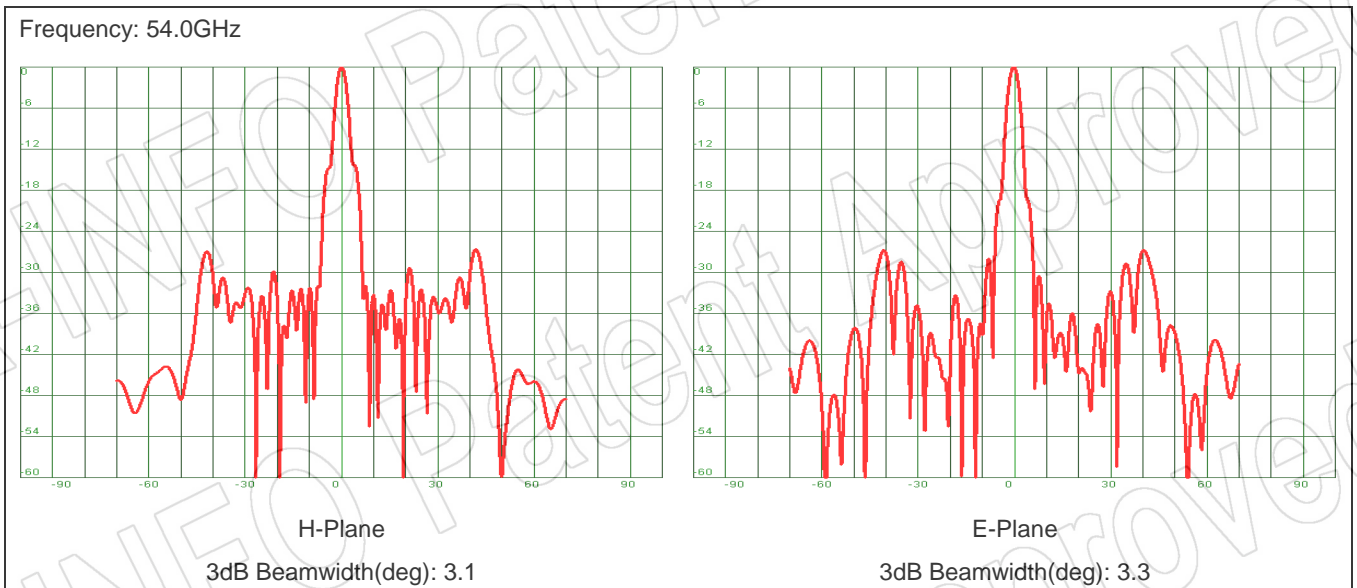

E-Plane

3dB Beamwidth(deg): 3.4

Frequency: 51.0GHz

H-Plane

3dB Beamwidth(deg): 3.2

E-Plane

3dB Beamwidth(deg): 3.4

Frequency: 51.5GHz

H-Plane

3dB Beamwidth(deg): 3.4

E-Plane

3dB Beamwidth(deg): 3.5

Frequency: 52.0GHz

Frequency: 52.5GHz

Frequency: 53.0GHz

Frequency: 55.0GHz