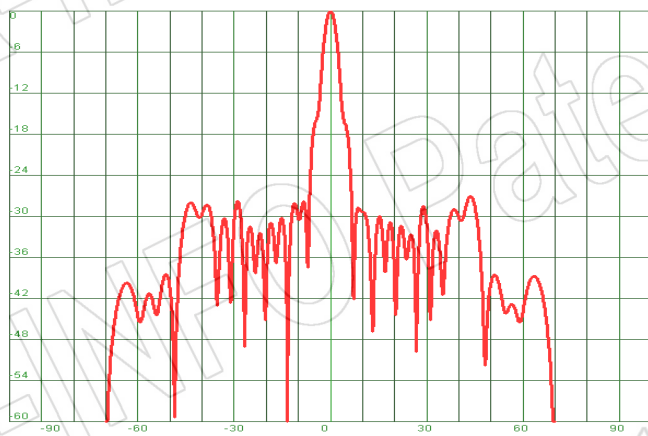

E-Plane

3dB Beamwidth(deg): 3.4

Frequency: 51.0GHz

H-Plane

3dB Beamwidth(deg): 3.2

E-Plane

3dB Beamwidth(deg): 3.4

Frequency: 51.5GHz

H-Plane

3dB Beamwidth(deg): 3.4

E-Plane

3dB Beamwidth(deg): 3.5

Frequency: 52.0GHz

Frequency: 52.5GHz

Frequency: 53.0GHz

Frequency: 55.0GHz