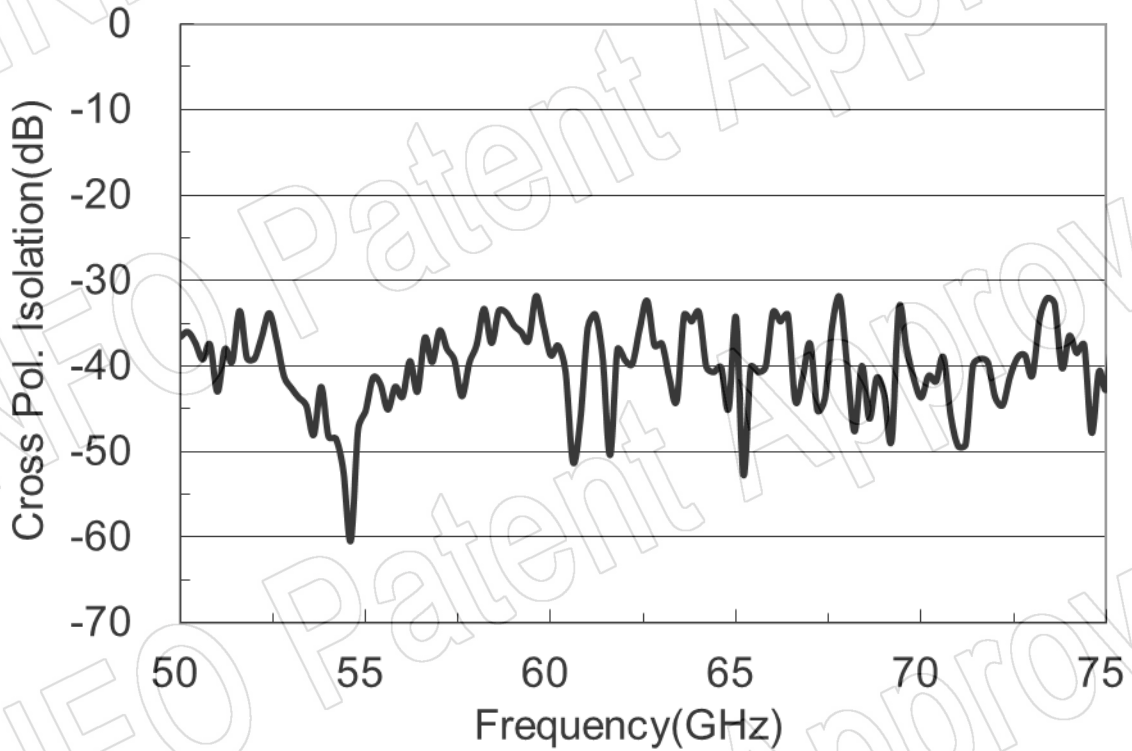

2. Cross Polarization Isolation