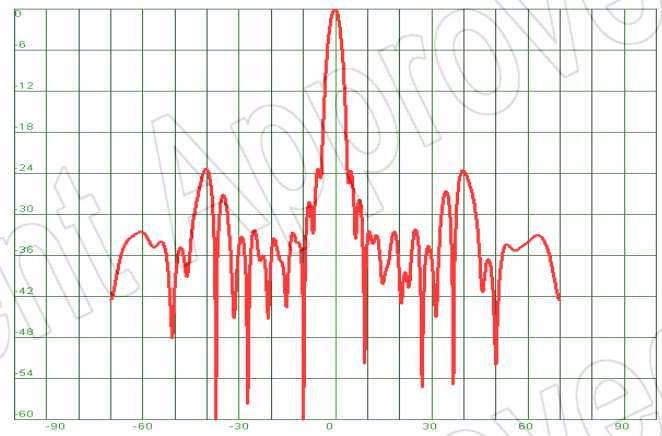

E-Plane

3dB Beamwidth(deg): 3.4

Frequency: 51.0GHz

H-Plane

3dB Beamwidth(deg): 3.2

E-Plane

3dB Beamwidth(deg): 3.4

Frequency: 51.5GHz

H-Plane

3dB Beamwidth(deg): 3.4

E-Plane

3dB Beamwidth(deg): 3.5

Frequency: 52.0GHz

Frequency: 52.5GHz

Frequency: 53.0GHz

Frequency: 55.0GHz