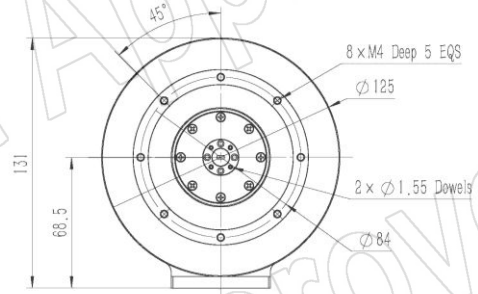

For reference only. See data sheet for the detailed specifications.

Technical Specification

Frequency Range(GHz)	A Type, WG output: 50.0 – 75.0
	C Type, 1.0mm-F: 50.0 – 75.0
	C Type, 1.85mm-F: 50.0 – 65.0
Waveguide	WR15
Gain(dBi)	34.5 Typ.
Polarization	Linear
3dB Beamwidth(deg)	E-Plane: 3.0 Typ.
	H-Plane: 2.8 Typ.
Sidelobe Level(dB)	E-Plane: 28 Typ.
	H-Plane: 30 Typ.
Cross Pol. Isolation(dB)	40 Typ.
VSWR	A Type: 1.80:1 Max.
	C Type: 2.20:1 Max.
Output	A Type: FUGP620(UG-385/U)
	C Type: 1.0mm-Female or 1.85mm-Female
Feed Antenna Type	Conical Horn
Material	Cu
Size(mm)	A Type: 125 x 131 x 203.4
	C Type: 125 x 131 x 228.8
Net Weight(Kg)	A Type: 1.23 Around
	C Type: 1.26 Around

PATENT ID (China)
ZL202120619530.X, ZL202130167433.7

Outline Drawing (Size: mm)

FUGP620 Output (P/N: LB-GLC-15-30-A)

1.0mm-Female Output (P/N: LB-GLC-15-30-C-1.0F)

For 1.85mm-Female output outline drawing, please contact A-INFO.

1.0mm-Female Output with Round Mounting Bracket (Option, P/N: LB-CL-15-30-MB)

For 1.85mm-Female output outline drawing, please contact A-INFO.

1.0mm-Female Output with L Type Mounting Bracket (Option, P/N: LB-CL-15-30-L)

For 1.85mm-Female output outline drawing, please contact A-INFO.

Flange Drawing (Size: mm)

FUGP620

(equivalent to UG-385/U)

AINFO Inc.

China(Beijing):
China(Chengdu):
USA :

Tel: (+86) 10-6266-7326,
Tel: (+86) 28-8519-2786,
Tel: (+1) 949-639-9688,