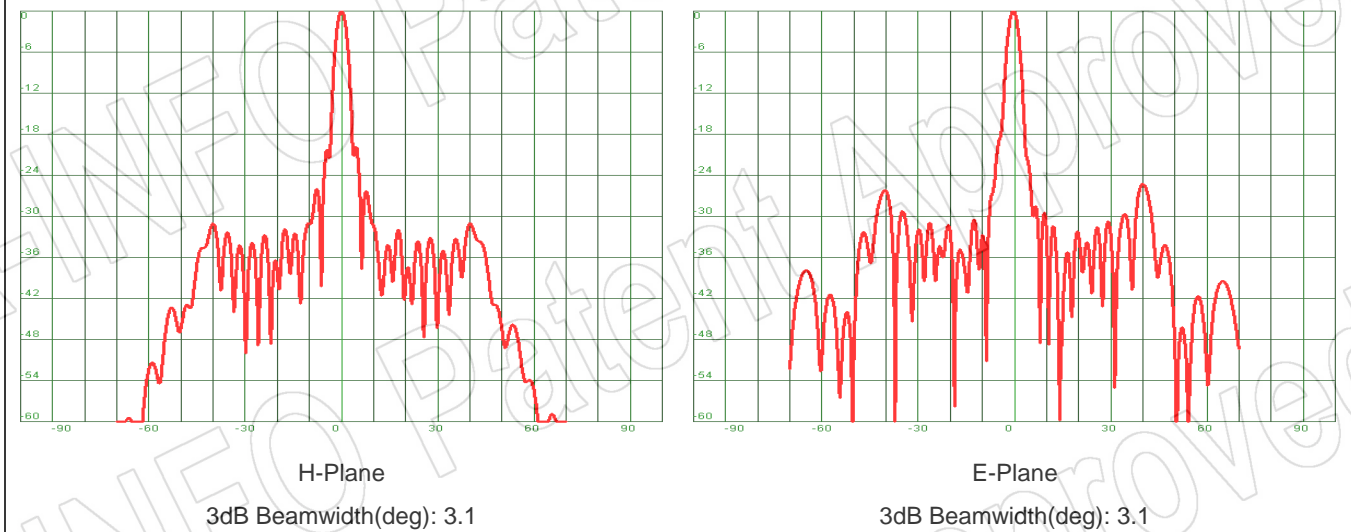

Frequency: 55.5GHz