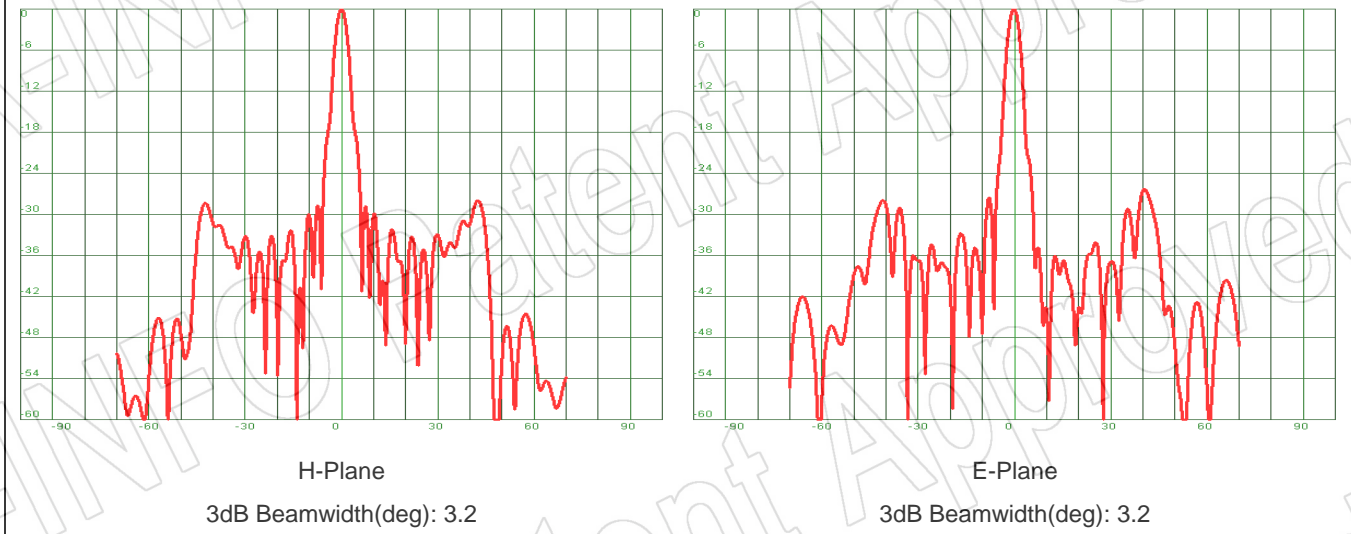

E-Plane

3dB Beamwidth(deg): 3.4

Frequency: 51.0GHz

H-Plane

3dB Beamwidth(deg): 3.2

E-Plane

3dB Beamwidth(deg): 3.4

Frequency: 51.5GHz

H-Plane

3dB Beamwidth(deg): 3.4

E-Plane

3dB Beamwidth(deg): 3.5

Frequency: 52.0GHz

Frequency: 52.5GHz

Frequency: 53.0GHz

Frequency: 55.0GHz