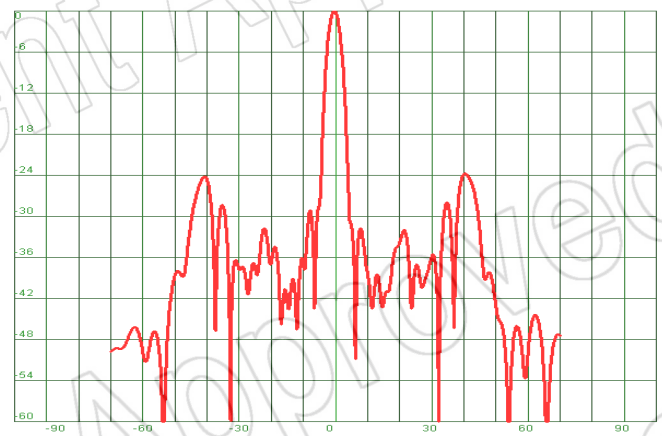

E-Plane

3dB Beamwidth(deg): 3.5