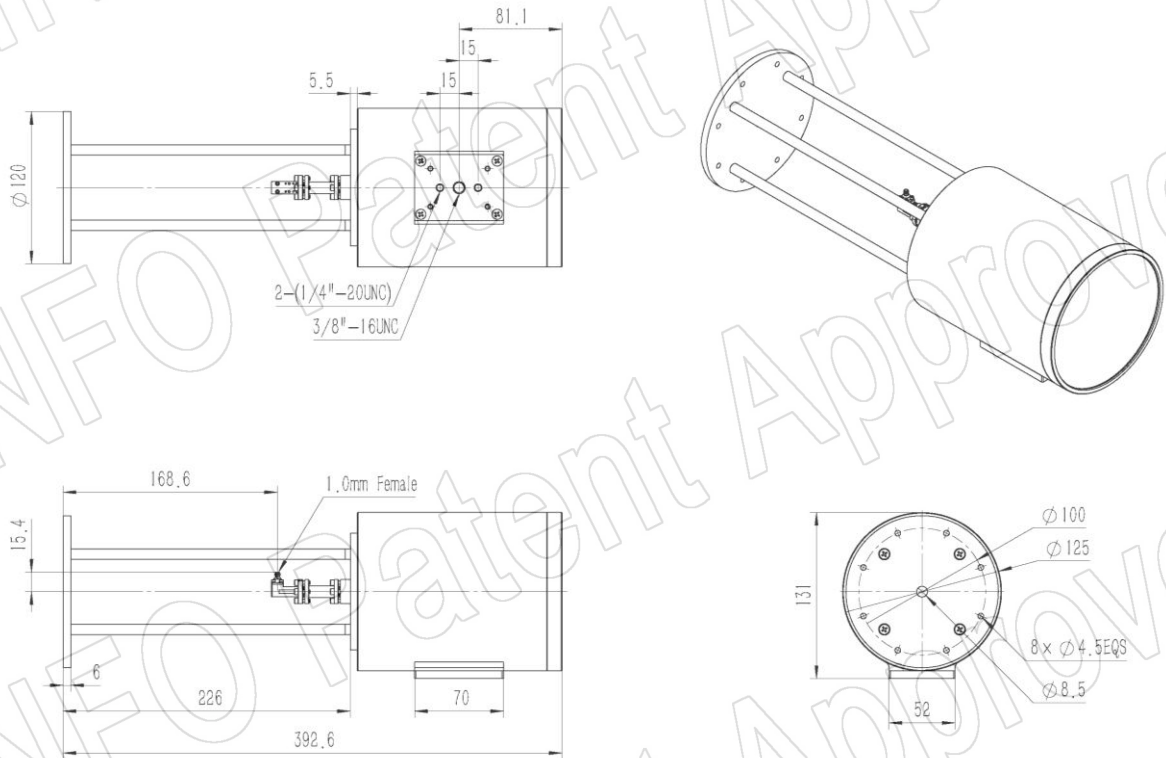

For reference only. See data sheet for the detailed specifications.

Technical Specification

Frequency Range(GHz)	A Type, WG output: 50.0 – 75.0
	C Type, 1.0mm-F: 50.0 – 75.0
	C Type, 1.85mm-F: 50.0 – 65.0
Waveguide	WR15
Gain(dBi)	34.5 Typ.
Polarization	Linear
3dB Beamwidth(deg)	E-Plane: 3.0 Typ.
	H-Plane: 2.8 Typ.
Sidelobe Level(dB)	E-Plane: 28 Typ.
	H-Plane: 30 Typ.
Cross Pol. Isolation(dB)	40 Typ.
VSWR	A Type: 1.80:1 Max.
	C Type: 2.20:1 Max.
Output	A Type: FUGP620(UG-385/U)
	C Type: 1.0mm-Female or 1.85mm-Female
Feed Antenna Type	Conical Horn
Material	Cu
Size(mm)	A Type: 125 x 131 x 203.4
	C Type: 125 x 131 x 228.8
Net Weight(Kg)	A Type: 1.23 Around
	C Type: 1.26 Around

PATENT ID (China)
ZL202120619530.X, ZL202130167433.7

Outline Drawing (Size: mm)

FUGP620 Output (P/N: LB-GLC-15-30-A)

1.0mm-Female Output (P/N: LB-GLC-15-30-C-1.0F)

For 1.85mm-Female output outline drawing, please contact A-INFO.

1.0mm-Female Output with Round Mounting Bracket (Option, P/N: LB-CL-15-30-MB)

For 1.85mm-Female output outline drawing, please contact A-INFO.

1.0mm-Female Output with L Type Mounting Bracket (Option, P/N: LB-CL-15-30-L)

For 1.85mm-Female output outline drawing, please contact A-INFO.

Flange Drawing (Size: mm)

FUGP620

(equivalent to UG-385/U)

AINFO Inc.

China(Beijing):
China(Chengdu):
USA :

Tel: (+86) 10-6266-7326,
Tel: (+86) 28-8519-2786,
Tel: (+1) 949-639-9688,