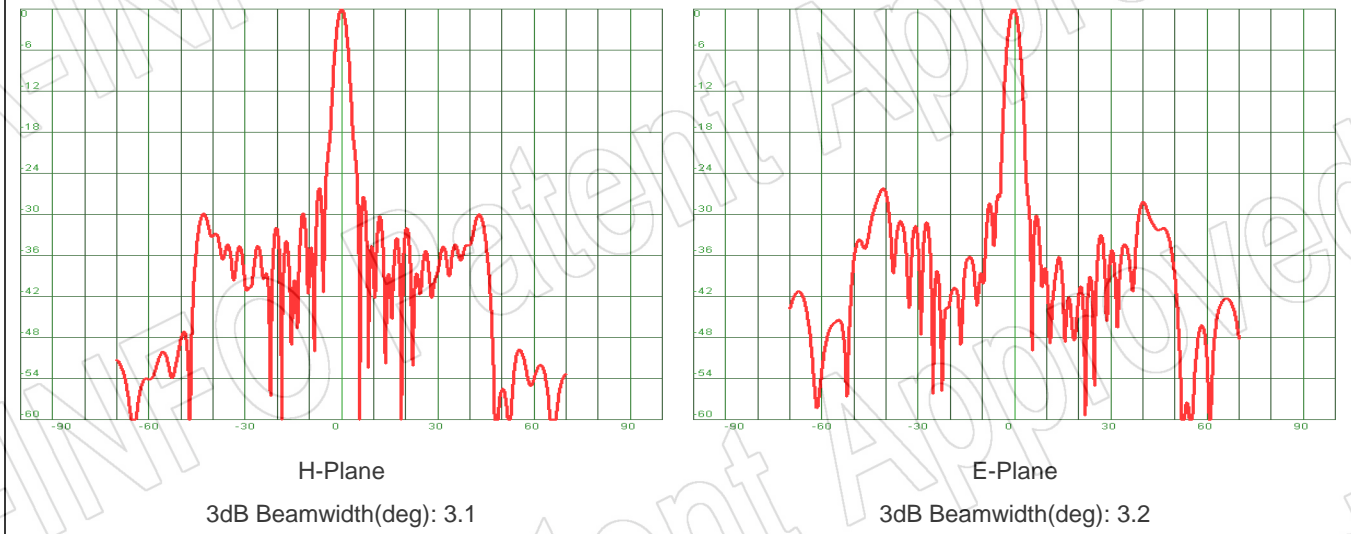

Frequency: 58.0GHz