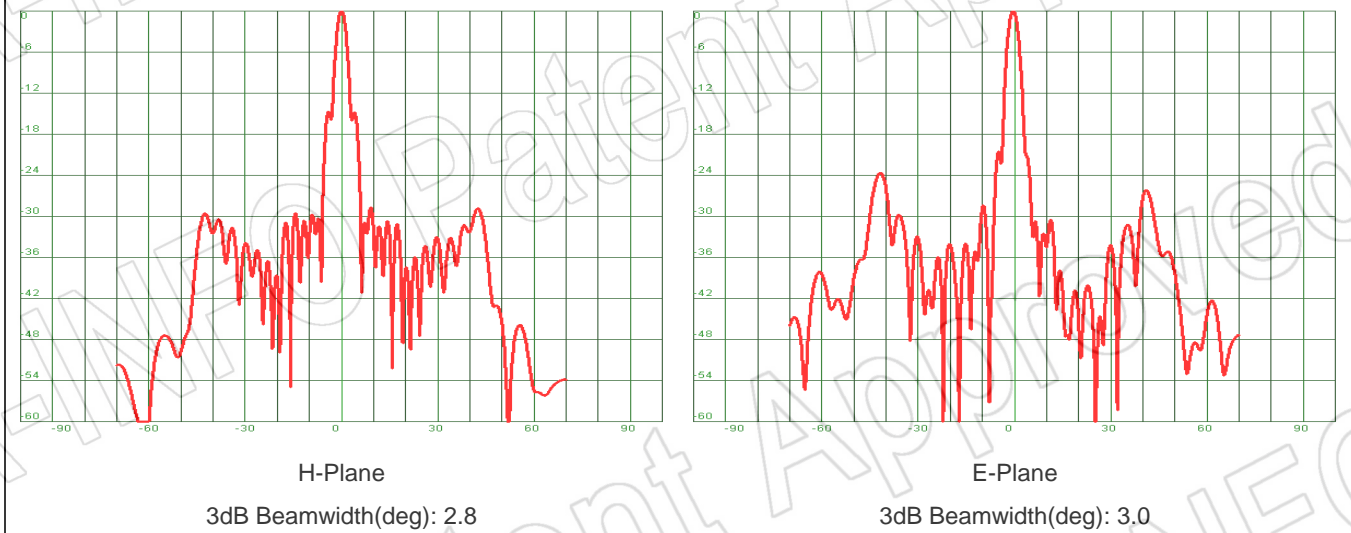

Frequency: 57.5GHz