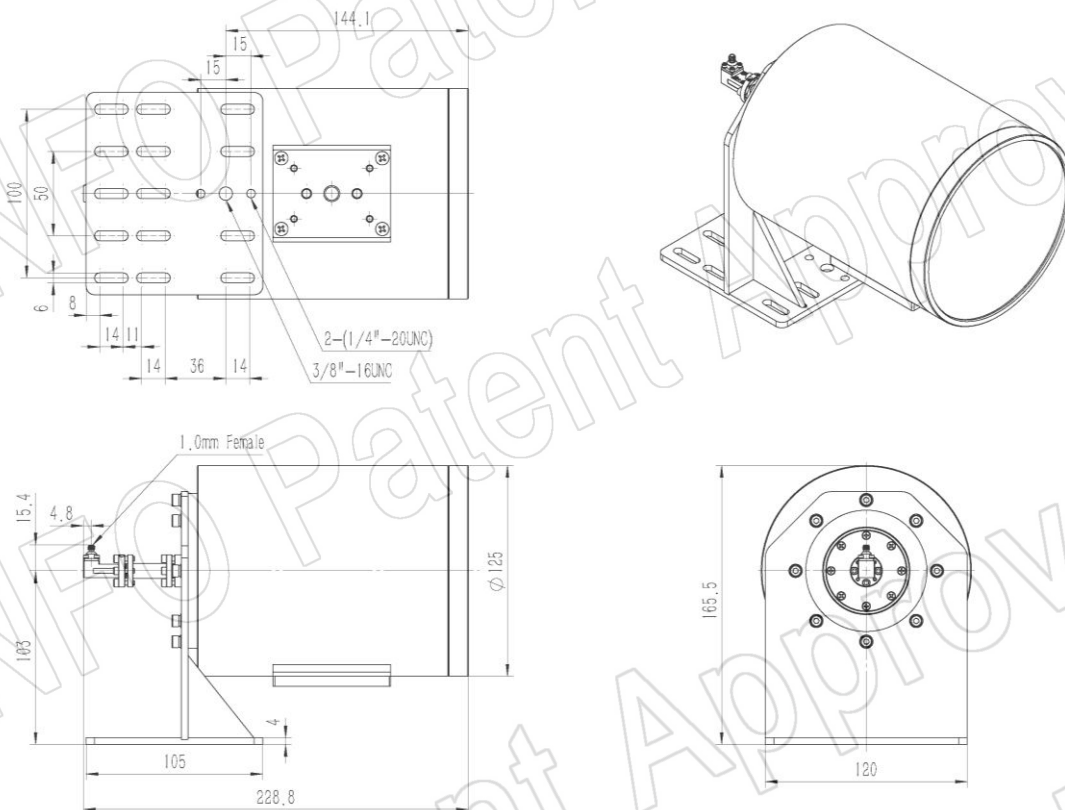

For reference only. See data sheet for the detailed specifications.

Technical Specification

Frequency Range(GHz)	A Type, WG output: 50.0 – 75.0
	C Type, 1.0mm-F: 50.0 – 75.0
	C Type, 1.85mm-F: 50.0 – 65.0
Waveguide	WR15
Gain(dBi)	34.5 Typ.
Polarization	Linear
3dB Beamwidth(deg)	E-Plane: 3.0 Typ.
	H-Plane: 2.8 Typ.
Sidelobe Level(dB)	E-Plane: 28 Typ.
	H-Plane: 30 Typ.
Cross Pol. Isolation(dB)	40 Typ.
VSWR	A Type: 1.80:1 Max.
	C Type: 2.20:1 Max.
Output	A Type: FUGP620(UG-385/U)
	C Type: 1.0mm-Female or 1.85mm-Female
Feed Antenna Type	Conical Horn
Material	Cu
Size(mm)	A Type: 125 x 131 x 203.4
	C Type: 125 x 131 x 228.8
Net Weight(Kg)	A Type: 1.23 Around
	C Type: 1.26 Around

PATENT ID (China)
ZL202120619530.X, ZL202130167433.7

Outline Drawing (Size: mm)

FUGP620 Output (P/N: LB-GLC-15-30-A)

1.0mm-Female Output (P/N: LB-GLC-15-30-C-1.0F)

For 1.85mm-Female output outline drawing, please contact A-INFO.

1.0mm-Female Output with Round Mounting Bracket (Option, P/N: LB-CL-15-30-MB)

For 1.85mm-Female output outline drawing, please contact A-INFO.

1.0mm-Female Output with L Type Mounting Bracket (Option, P/N: LB-CL-15-30-L)

For 1.85mm-Female output outline drawing, please contact A-INFO.

Flange Drawing (Size: mm)

FUGP620

(equivalent to UG-385/U)

AINFO Inc.

China(Beijing):
China(Chengdu):
USA :

Tel: (+86) 10-6266-7326,
Tel: (+86) 28-8519-2786,
Tel: (+1) 949-639-9688,