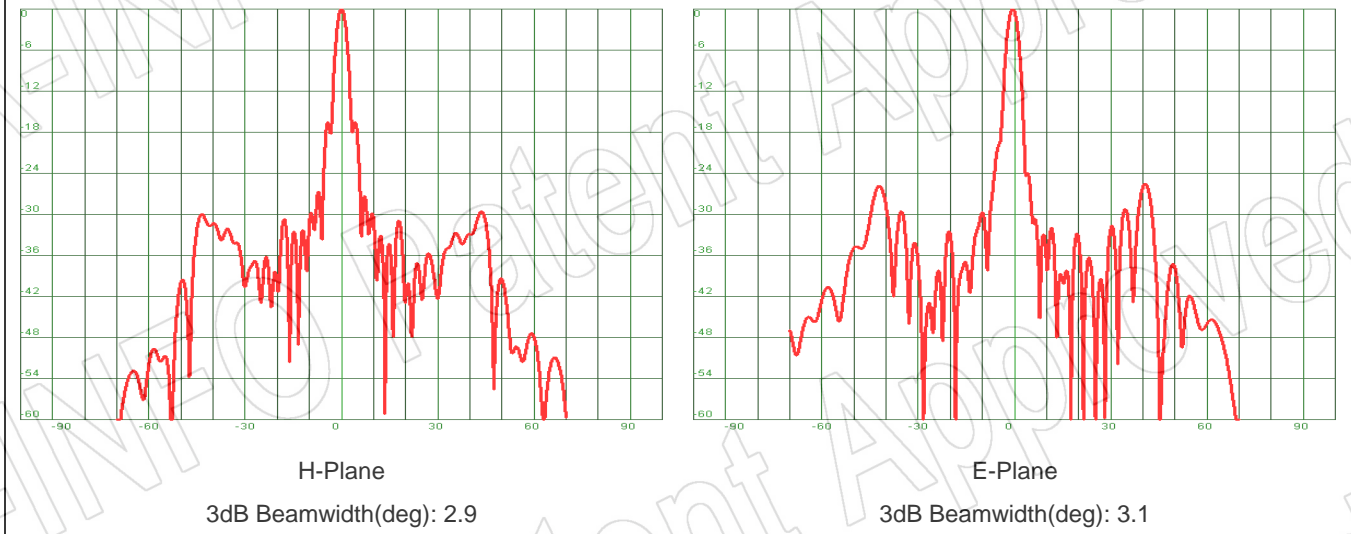

Frequency: 56.5GHz