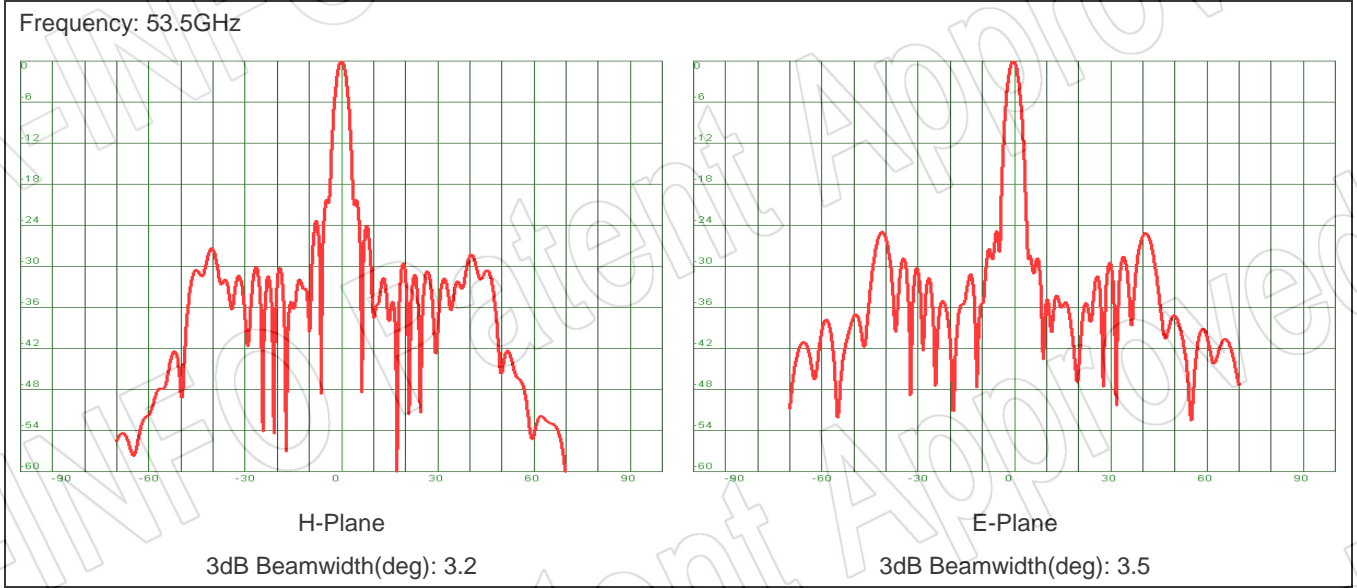

For reference only. See data sheet for the detailed specifications.

Technical Specification

Frequency Range(GHz)	A Type, WG output: 50.0 – 75.0
	C Type, 1.0mm-F: 50.0 – 75.0
	C Type, 1.85mm-F: 50.0 – 65.0
Waveguide	WR15
Gain(dBi)	34.5 Typ.
Polarization	Linear
3dB Beamwidth(deg)	E-Plane: 3.0 Typ.
	H-Plane: 2.8 Typ.
Sidelobe Level(dB)	E-Plane: 28 Typ.
	H-Plane: 30 Typ.
Cross Pol. Isolation(dB)	40 Typ.
VSWR	A Type: 1.80:1 Max.
	C Type: 2.20:1 Max.
Output	A Type: FUGP620(UG-385/U)
	C Type: 1.0mm-Female or 1.85mm-Female
Feed Antenna Type	Conical Horn
Material	Cu
Size(mm)	A Type: 125 x 131 x 203.4
	C Type: 125 x 131 x 228.8
Net Weight(Kg)	A Type: 1.23 Around
	C Type: 1.26 Around

E-Plane

3dB Beamwidth(deg): 3.4

Frequency: 51.0GHz

H-Plane

3dB Beamwidth(deg): 3.2

E-Plane

3dB Beamwidth(deg): 3.4

Frequency: 51.5GHz

H-Plane

3dB Beamwidth(deg): 3.4

E-Plane

3dB Beamwidth(deg): 3.5

Frequency: 52.0GHz

Frequency: 52.5GHz

Frequency: 53.0GHz

Frequency: 55.0GHz