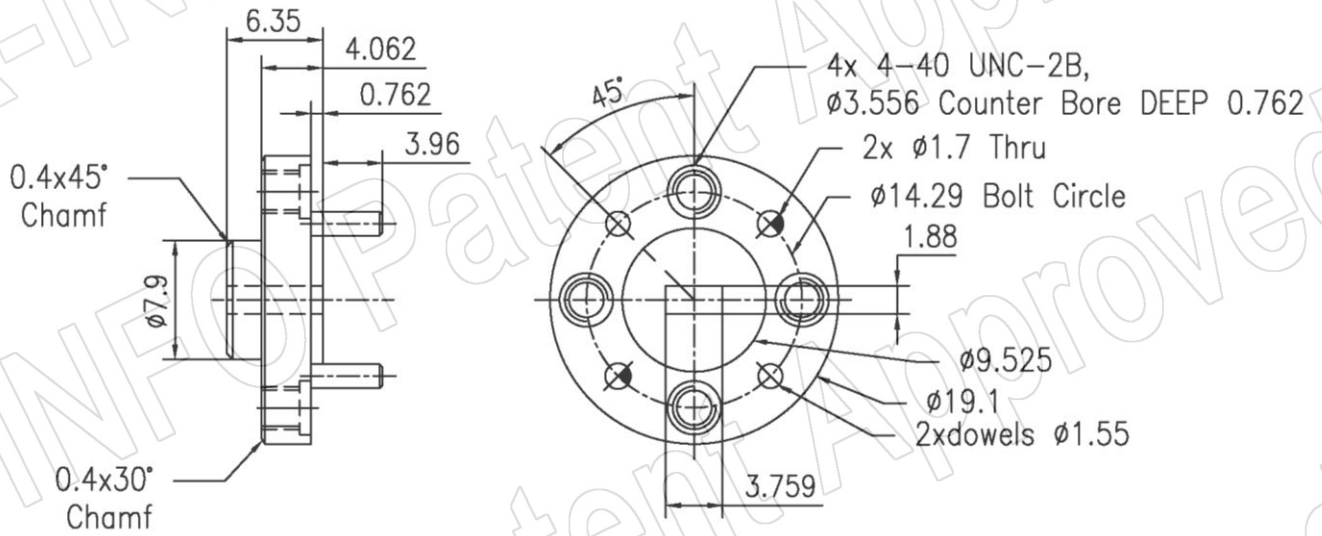

For reference only. See data sheet for the detailed specifications.

Technical Specification

Frequency Range(GHz)	A Type, WG output: 50.0 – 75.0
	C Type, 1.0mm-F: 50.0 – 75.0
	C Type, 1.85mm-F: 50.0 – 65.0
Waveguide	WR15
Gain(dBi)	34.5 Typ.
Polarization	Linear
3dB Beamwidth(deg)	E-Plane: 3.0 Typ.
	H-Plane: 2.8 Typ.
Sidelobe Level(dB)	E-Plane: 28 Typ.
	H-Plane: 30 Typ.
Cross Pol. Isolation(dB)	40 Typ.
VSWR	A Type: 1.80:1 Max.
	C Type: 2.20:1 Max.
Output	A Type: FUGP620(UG-385/U)
	C Type: 1.0mm-Female or 1.85mm-Female
Feed Antenna Type	Conical Horn
Material	Cu
Size(mm)	A Type: 125 x 131 x 203.4
	C Type: 125 x 131 x 228.8
Net Weight(Kg)	A Type: 1.23 Around
	C Type: 1.26 Around

PATENT ID (China)
ZL202120619530.X, ZL202130167433.7

Outline Drawing (Size: mm)

FUGP620 Output (P/N: LB-GLC-15-30-A)

1.0mm-Female Output (P/N: LB-GLC-15-30-C-1.0F)

For 1.85mm-Female output outline drawing, please contact A-INFO.

1.0mm-Female Output with Round Mounting Bracket (Option, P/N: LB-CL-15-30-MB)

For 1.85mm-Female output outline drawing, please contact A-INFO.

1.0mm-Female Output with L Type Mounting Bracket (Option, P/N: LB-CL-15-30-L)

For 1.85mm-Female output outline drawing, please contact A-INFO.

Flange Drawing (Size: mm)

FUGP620

(equivalent to UG-385/U)

AINFO Inc.

China(Beijing):
China(Chengdu):
USA :

Tel: (+86) 10-6266-7326,
Tel: (+86) 28-8519-2786,
Tel: (+1) 949-639-9688,