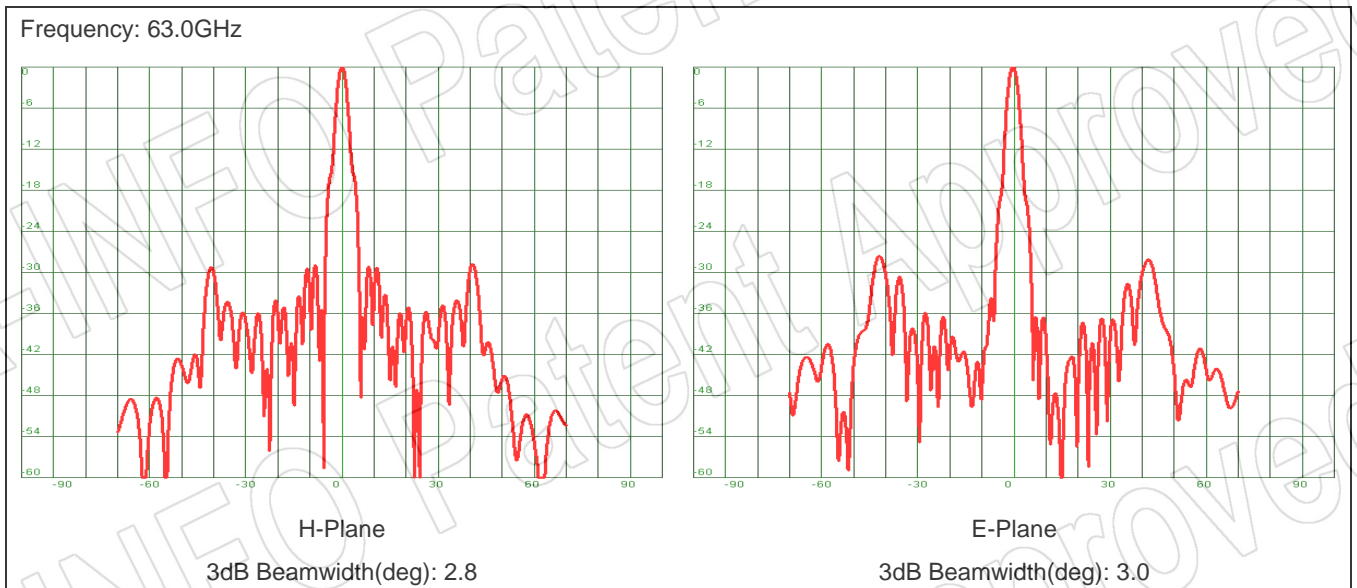

For reference only. See data sheet for the detailed specifications.

Technical Specification

Frequency Range(GHz)	A Type, WG output: 50.0 – 75.0
	C Type, 1.0mm-F: 50.0 – 75.0
	C Type, 1.85mm-F: 50.0 – 65.0
Waveguide	WR15
Gain(dBi)	34.5 Typ.
Polarization	Linear
3dB Beamwidth(deg)	E-Plane: 3.0 Typ.
	H-Plane: 2.8 Typ.
Sidelobe Level(dB)	E-Plane: 28 Typ.
	H-Plane: 30 Typ.
Cross Pol. Isolation(dB)	40 Typ.
VSWR	A Type: 1.80:1 Max.
	C Type: 2.20:1 Max.
Output	A Type: FUGP620(UG-385/U)
	C Type: 1.0mm-Female or 1.85mm-Female
Feed Antenna Type	Conical Horn
Material	Cu
Size(mm)	A Type: 125 x 131 x 203.4
	C Type: 125 x 131 x 228.8
Net Weight(Kg)	A Type: 1.23 Around
	C Type: 1.26 Around

Frequency: 58.5GHz

Frequency: 59.0GHz

Frequency: 64.0GHz

Frequency: 64.5GHz

Frequency: 65.0GHz

Frequency: 67.0GHz

Frequency: 67.5GHz

Frequency: 68.0GHz