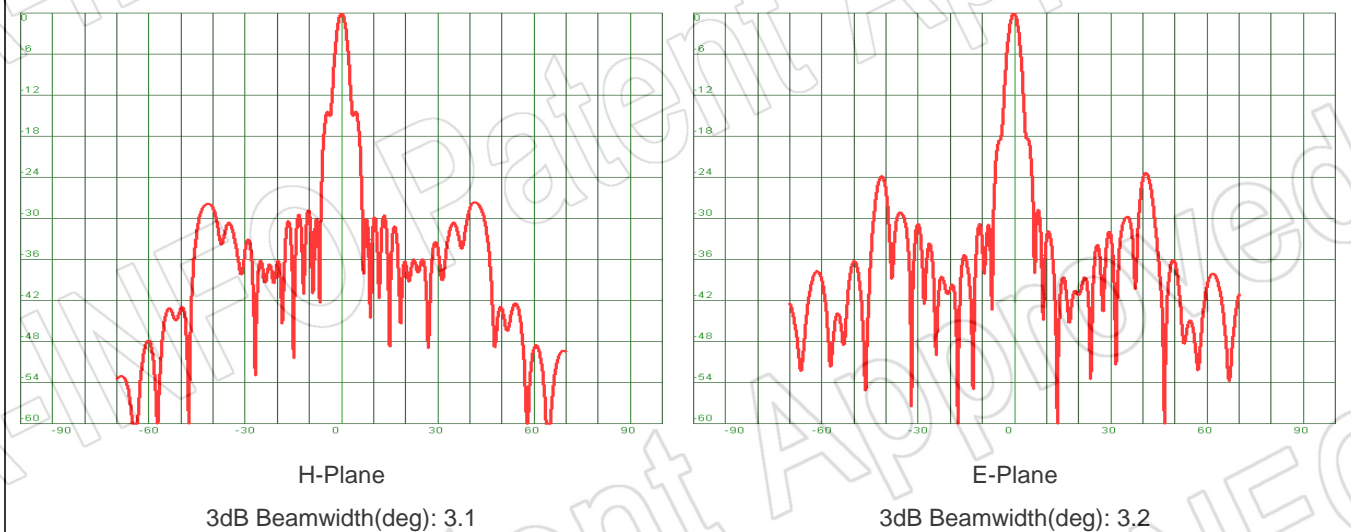

E-Plane

3dB Beamwidth(deg): 3.4

Frequency: 51.0GHz

H-Plane

3dB Beamwidth(deg): 3.2

E-Plane

3dB Beamwidth(deg): 3.4

Frequency: 51.5GHz

H-Plane

3dB Beamwidth(deg): 3.4

E-Plane

3dB Beamwidth(deg): 3.5

Frequency: 52.0GHz

Frequency: 52.5GHz

Frequency: 53.0GHz

Frequency: 55.0GHz