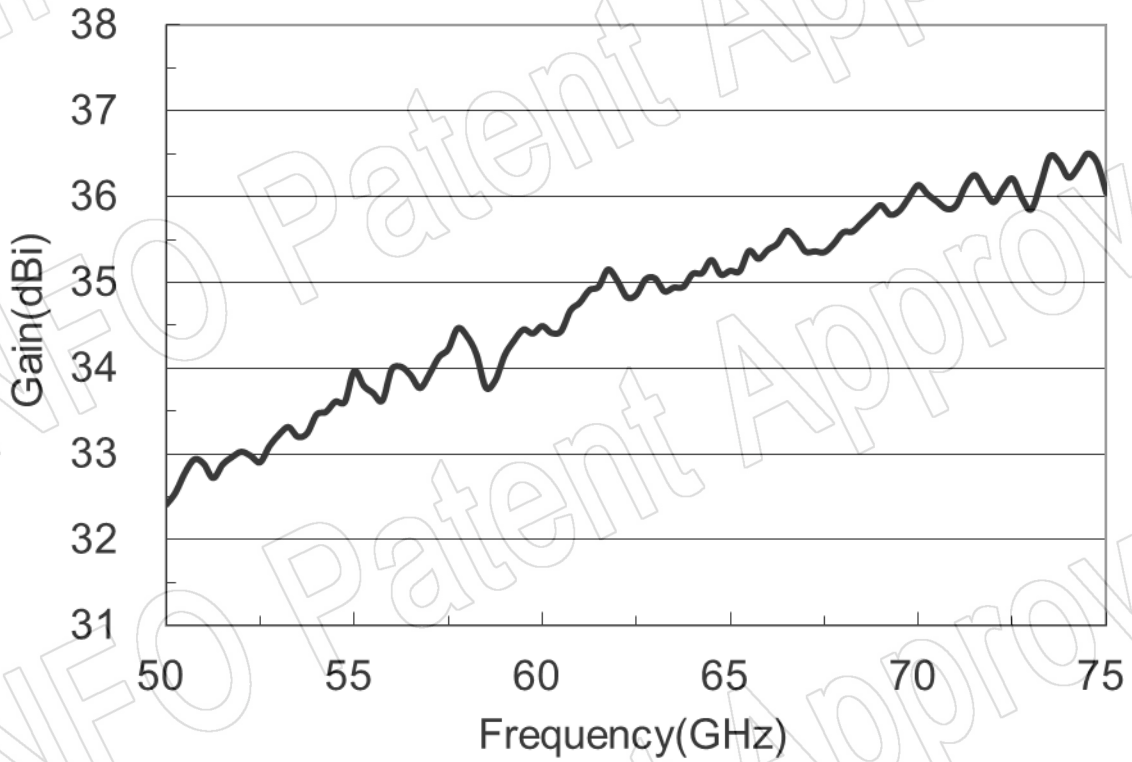

Test Results

1. Gain & Antenna Factor