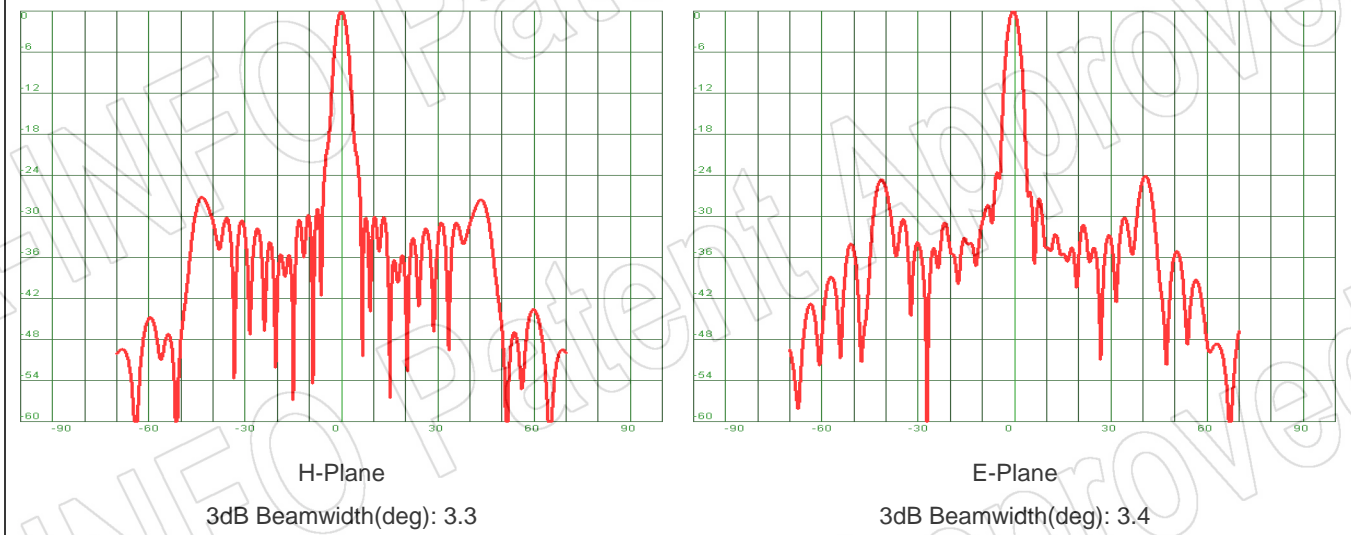

For reference only. See data sheet for the detailed specifications.

Technical Specification

Frequency Range(GHz)	A Type, WG output: 50.0 – 75.0
	C Type, 1.0mm-F: 50.0 – 75.0
	C Type, 1.85mm-F: 50.0 – 65.0
Waveguide	WR15
Gain(dBi)	34.5 Typ.
Polarization	Linear
3dB Beamwidth(deg)	E-Plane: 3.0 Typ.
	H-Plane: 2.8 Typ.
Sidelobe Level(dB)	E-Plane: 28 Typ.
	H-Plane: 30 Typ.
Cross Pol. Isolation(dB)	40 Typ.
VSWR	A Type: 1.80:1 Max.
	C Type: 2.20:1 Max.
Output	A Type: FUGP620(UG-385/U)
	C Type: 1.0mm-Female or 1.85mm-Female
Feed Antenna Type	Conical Horn
Material	Cu
Size(mm)	A Type: 125 x 131 x 203.4
	C Type: 125 x 131 x 228.8
Net Weight(Kg)	A Type: 1.23 Around
	C Type: 1.26 Around

E-Plane

3dB Beamwidth(deg): 3.4

Frequency: 51.0GHz

H-Plane

3dB Beamwidth(deg): 3.2

E-Plane

3dB Beamwidth(deg): 3.4

Frequency: 51.5GHz

H-Plane

3dB Beamwidth(deg): 3.4

E-Plane

3dB Beamwidth(deg): 3.5

Frequency: 52.0GHz

Frequency: 52.5GHz

Frequency: 53.0GHz

Frequency: 55.0GHz