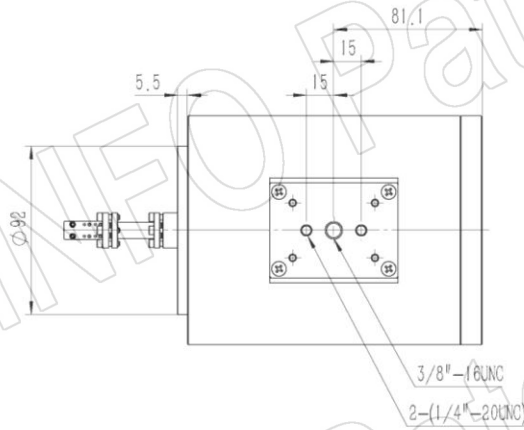

For reference only. See data sheet for the detailed specifications.

Technical Specification

Frequency Range(GHz)	A Type, WG output: 50.0 – 75.0
	C Type, 1.0mm-F: 50.0 – 75.0
	C Type, 1.85mm-F: 50.0 – 65.0
Waveguide	WR15
Gain(dBi)	34.5 Typ.
Polarization	Linear
3dB Beamwidth(deg)	E-Plane: 3.0 Typ.
	H-Plane: 2.8 Typ.
Sidelobe Level(dB)	E-Plane: 28 Typ.
	H-Plane: 30 Typ.
Cross Pol. Isolation(dB)	40 Typ.
VSWR	A Type: 1.80:1 Max.
	C Type: 2.20:1 Max.
Output	A Type: FUGP620(UG-385/U)
	C Type: 1.0mm-Female or 1.85mm-Female
Feed Antenna Type	Conical Horn
Material	Cu
Size(mm)	A Type: 125 x 131 x 203.4
	C Type: 125 x 131 x 228.8
Net Weight(Kg)	A Type: 1.23 Around
	C Type: 1.26 Around

PATENT ID (China)
ZL202120619530.X, ZL202130167433.7

Outline Drawing (Size: mm)

FUGP620 Output (P/N: LB-GLC-15-30-A)

1.0mm-Female Output (P/N: LB-GLC-15-30-C-1.0F)

For 1.85mm-Female output outline drawing, please contact A-INFO.

1.0mm-Female Output with Round Mounting Bracket (Option, P/N: LB-CL-15-30-MB)

For 1.85mm-Female output outline drawing, please contact A-INFO.

1.0mm-Female Output with L Type Mounting Bracket (Option, P/N: LB-CL-15-30-L)

For 1.85mm-Female output outline drawing, please contact A-INFO.

Flange Drawing (Size: mm)

FUGP620

(equivalent to UG-385/U)

AINFO Inc.

China(Beijing):
China(Chengdu):
USA :

Tel: (+86) 10-6266-7326,
Tel: (+86) 28-8519-2786,
Tel: (+1) 949-639-9688,