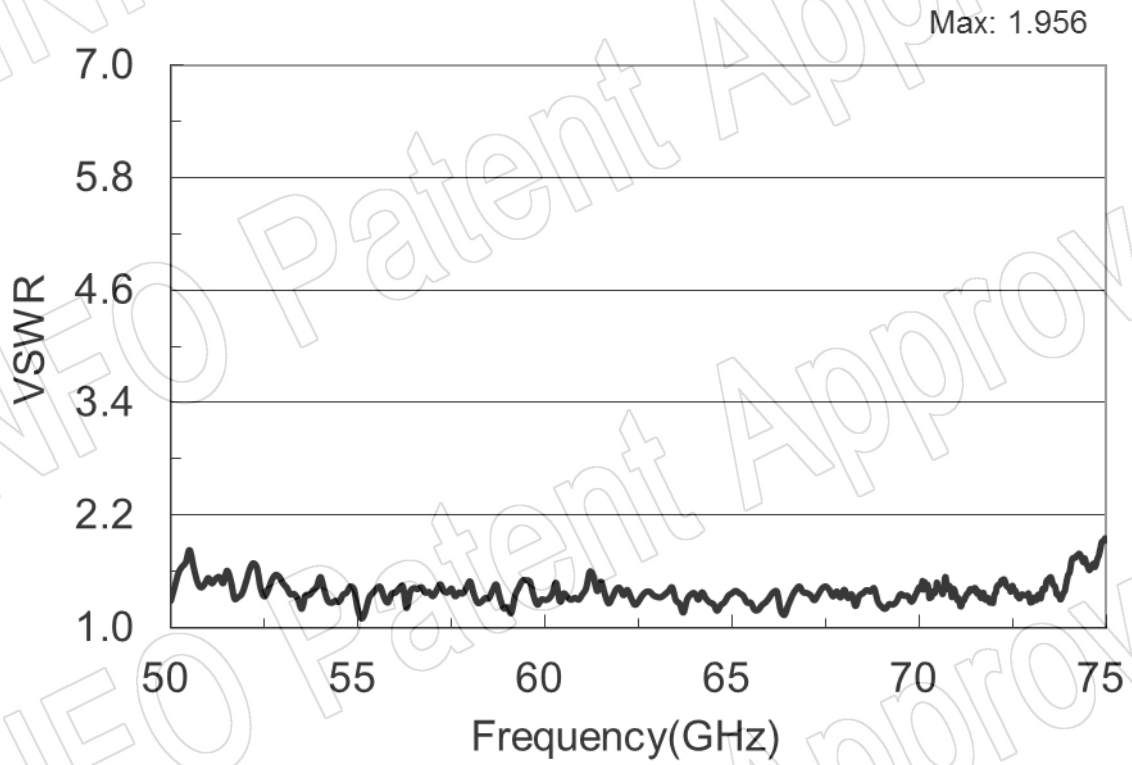

VSWR_C Type