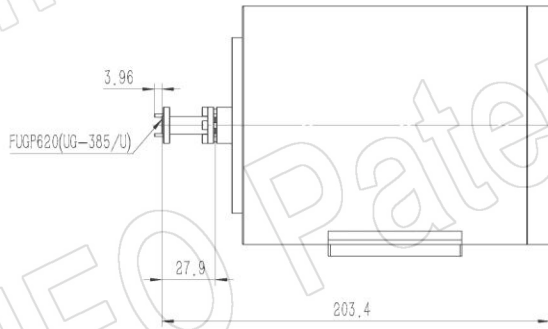

For reference only. See data sheet for the detailed specifications.

Technical Specification

Frequency Range(GHz)	A Type, WG output: 50.0 – 75.0
	C Type, 1.0mm-F: 50.0 – 75.0
	C Type, 1.85mm-F: 50.0 – 65.0
Waveguide	WR15
Gain(dBi)	34.5 Typ.
Polarization	Linear
3dB Beamwidth(deg)	E-Plane: 3.0 Typ.
	H-Plane: 2.8 Typ.
Sidelobe Level(dB)	E-Plane: 28 Typ.
	H-Plane: 30 Typ.
Cross Pol. Isolation(dB)	40 Typ.
VSWR	A Type: 1.80:1 Max.
	C Type: 2.20:1 Max.
Output	A Type: FUGP620(UG-385/U)
	C Type: 1.0mm-Female or 1.85mm-Female
Feed Antenna Type	Conical Horn
Material	Cu
Size(mm)	A Type: 125 x 131 x 203.4
	C Type: 125 x 131 x 228.8
Net Weight(Kg)	A Type: 1.23 Around
	C Type: 1.26 Around

PATENT ID (China)
ZL202120619530.X, ZL202130167433.7

Outline Drawing (Size: mm)

FUGP620 Output (P/N: LB-GLC-15-30-A)

1.0mm-Female Output (P/N: LB-GLC-15-30-C-1.0F)

For 1.85mm-Female output outline drawing, please contact A-INFO.

1.0mm-Female Output with Round Mounting Bracket (Option, P/N: LB-CL-15-30-MB)

For 1.85mm-Female output outline drawing, please contact A-INFO.

1.0mm-Female Output with L Type Mounting Bracket (Option, P/N: LB-CL-15-30-L)

For 1.85mm-Female output outline drawing, please contact A-INFO.

Flange Drawing (Size: mm)

FUGP620

(equivalent to UG-385/U)

AINFO Inc.

China(Beijing):
China(Chengdu):
USA :

Tel: (+86) 10-6266-7326,
Tel: (+86) 28-8519-2786,
Tel: (+1) 949-639-9688,