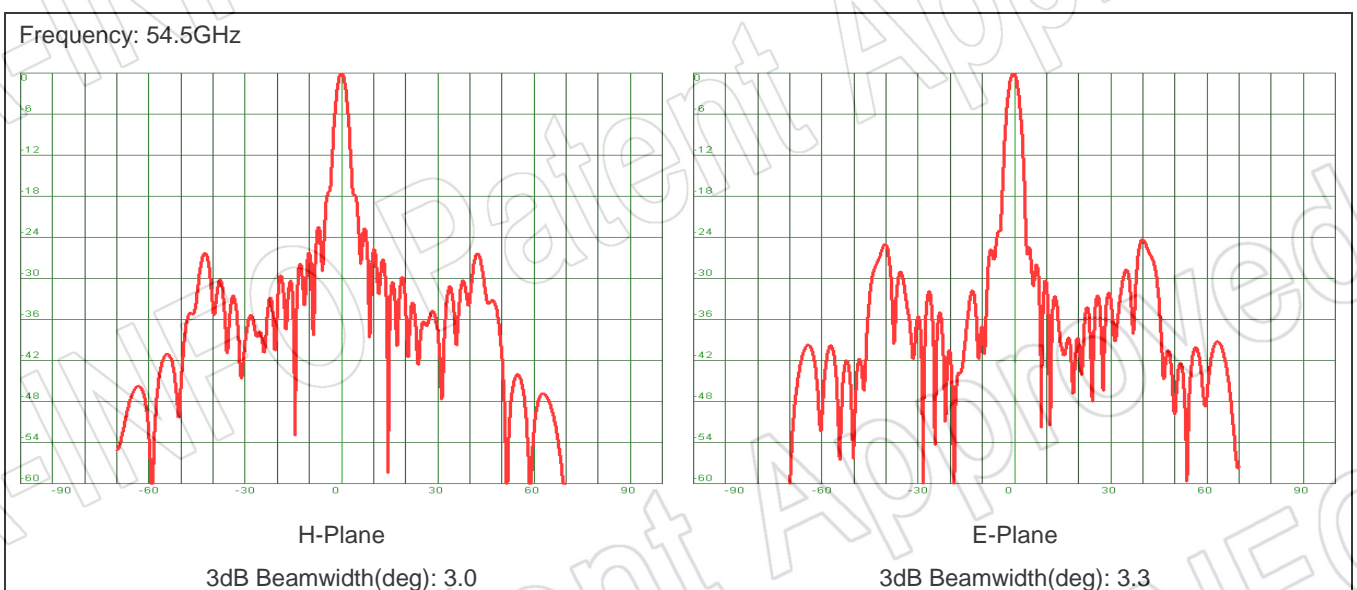

E-Plane

3dB Beamwidth(deg): 3.4

Frequency: 51.0GHz

H-Plane

3dB Beamwidth(deg): 3.2

E-Plane

3dB Beamwidth(deg): 3.4

Frequency: 51.5GHz

H-Plane

3dB Beamwidth(deg): 3.4

E-Plane

3dB Beamwidth(deg): 3.5

Frequency: 52.0GHz

Frequency: 52.5GHz

Frequency: 53.0GHz

Frequency: 55.0GHz