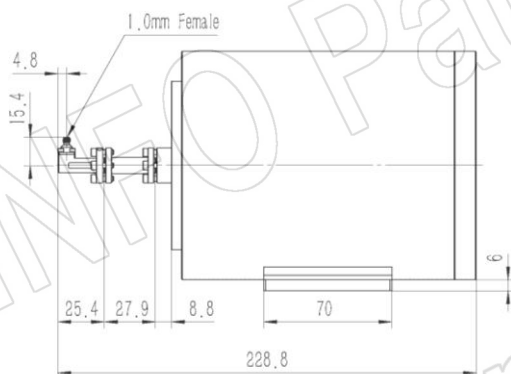

For reference only. See data sheet for the detailed specifications.

Technical Specification

Frequency Range(GHz)	A Type, WG output: 50.0 – 75.0
	C Type, 1.0mm-F: 50.0 – 75.0
	C Type, 1.85mm-F: 50.0 – 65.0
Waveguide	WR15
Gain(dBi)	34.5 Typ.
Polarization	Linear
3dB Beamwidth(deg)	E-Plane: 3.0 Typ.
	H-Plane: 2.8 Typ.
Sidelobe Level(dB)	E-Plane: 28 Typ.
	H-Plane: 30 Typ.
Cross Pol. Isolation(dB)	40 Typ.
VSWR	A Type: 1.80:1 Max.
	C Type: 2.20:1 Max.
Output	A Type: FUGP620(UG-385/U)
	C Type: 1.0mm-Female or 1.85mm-Female
Feed Antenna Type	Conical Horn
Material	Cu
Size(mm)	A Type: 125 x 131 x 203.4
	C Type: 125 x 131 x 228.8
Net Weight(Kg)	A Type: 1.23 Around
	C Type: 1.26 Around

PATENT ID (China)
ZL202120619530.X, ZL202130167433.7

Outline Drawing (Size: mm)

FUGP620 Output (P/N: LB-GLC-15-30-A)

1.0mm-Female Output (P/N: LB-GLC-15-30-C-1.0F)

For 1.85mm-Female output outline drawing, please contact A-INFO.

1.0mm-Female Output with Round Mounting Bracket (Option, P/N: LB-CL-15-30-MB)

For 1.85mm-Female output outline drawing, please contact A-INFO.

1.0mm-Female Output with L Type Mounting Bracket (Option, P/N: LB-CL-15-30-L)

For 1.85mm-Female output outline drawing, please contact A-INFO.

Flange Drawing (Size: mm)

FUGP620

(equivalent to UG-385/U)

AINFO Inc.

China(Beijing):
China(Chengdu):
USA :

Tel: (+86) 10-6266-7326,
Tel: (+86) 28-8519-2786,
Tel: (+1) 949-639-9688,