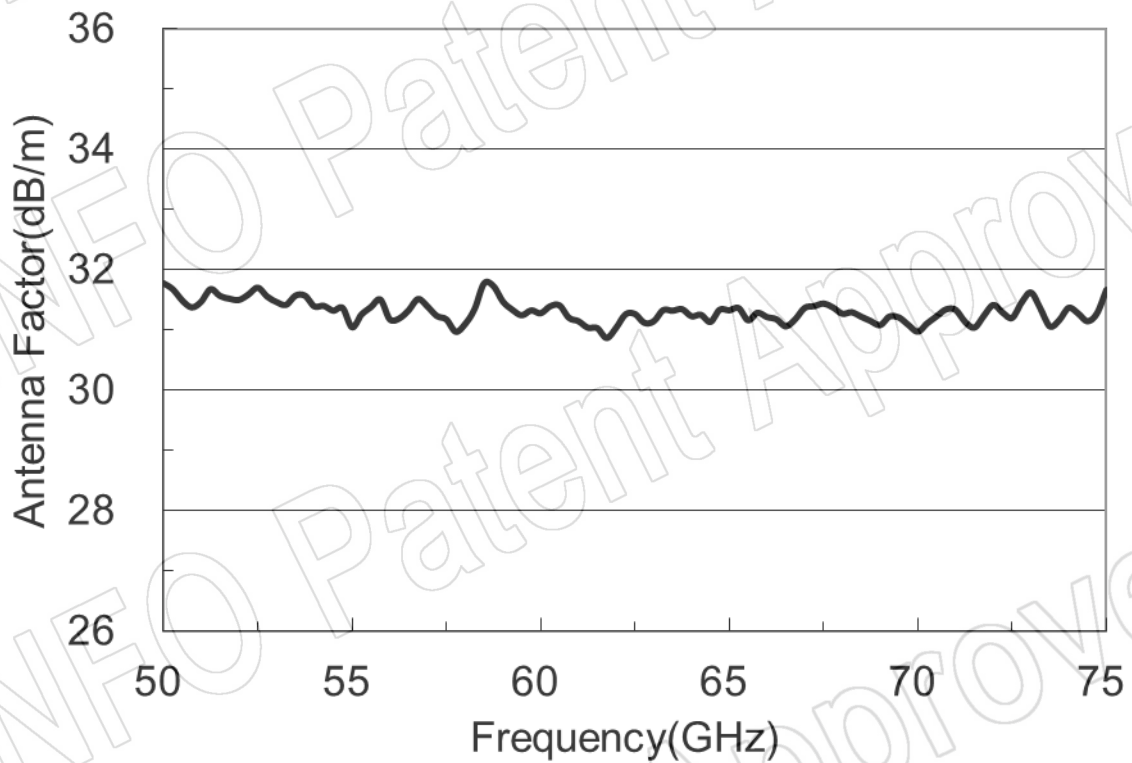

Test Results

1. Gain & Antenna Factor