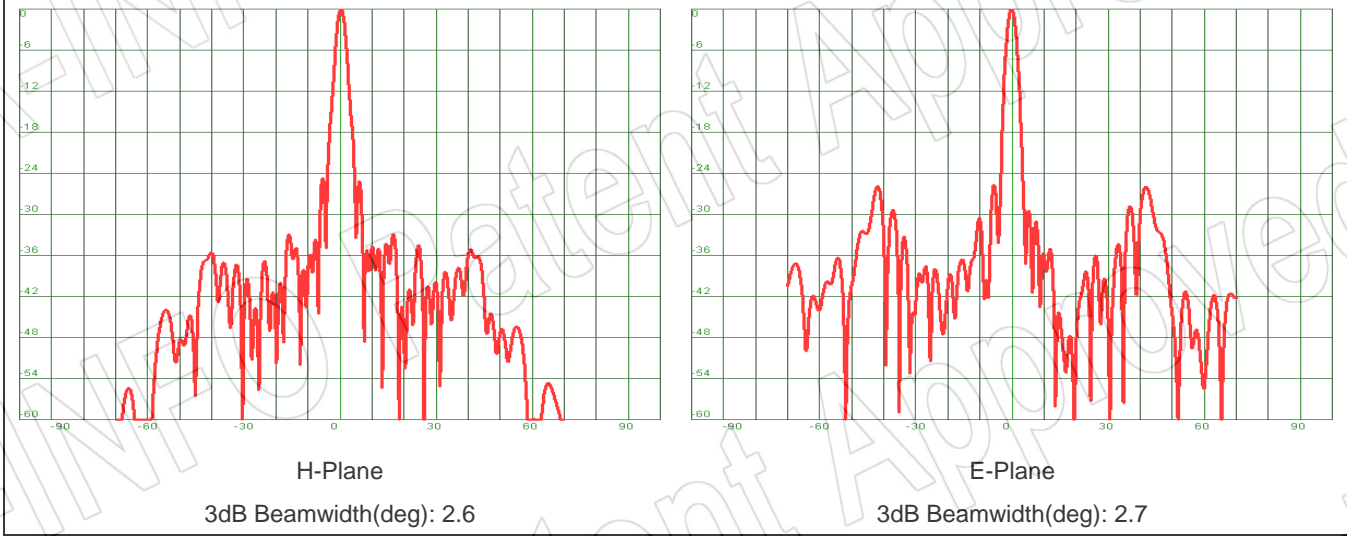

For reference only. See data sheet for the detailed specifications.

Technical Specification

Frequency Range(GHz)	A Type, WG output: 50.0 – 75.0
	C Type, 1.0mm-F: 50.0 – 75.0
	C Type, 1.85mm-F: 50.0 – 65.0
Waveguide	WR15
Gain(dBi)	34.5 Typ.
Polarization	Linear
3dB Beamwidth(deg)	E-Plane: 3.0 Typ.
	H-Plane: 2.8 Typ.
Sidelobe Level(dB)	E-Plane: 28 Typ.
	H-Plane: 30 Typ.
Cross Pol. Isolation(dB)	40 Typ.
VSWR	A Type: 1.80:1 Max.
	C Type: 2.20:1 Max.
Output	A Type: FUGP620(UG-385/U)
	C Type: 1.0mm-Female or 1.85mm-Female
Feed Antenna Type	Conical Horn
Material	Cu
Size(mm)	A Type: 125 x 131 x 203.4
	C Type: 125 x 131 x 228.8
Net Weight(Kg)	A Type: 1.23 Around
	C Type: 1.26 Around

Frequency: 70.0GHz

Frequency: 70.5GHz

Frequency: 71.0GHz

Frequency: 71.5GHz

Frequency: 72.0GHz

Frequency: 72.5GHz

Frequency: 73.0GHz

Frequency: 73.5GHz

Frequency: 74.0GHz