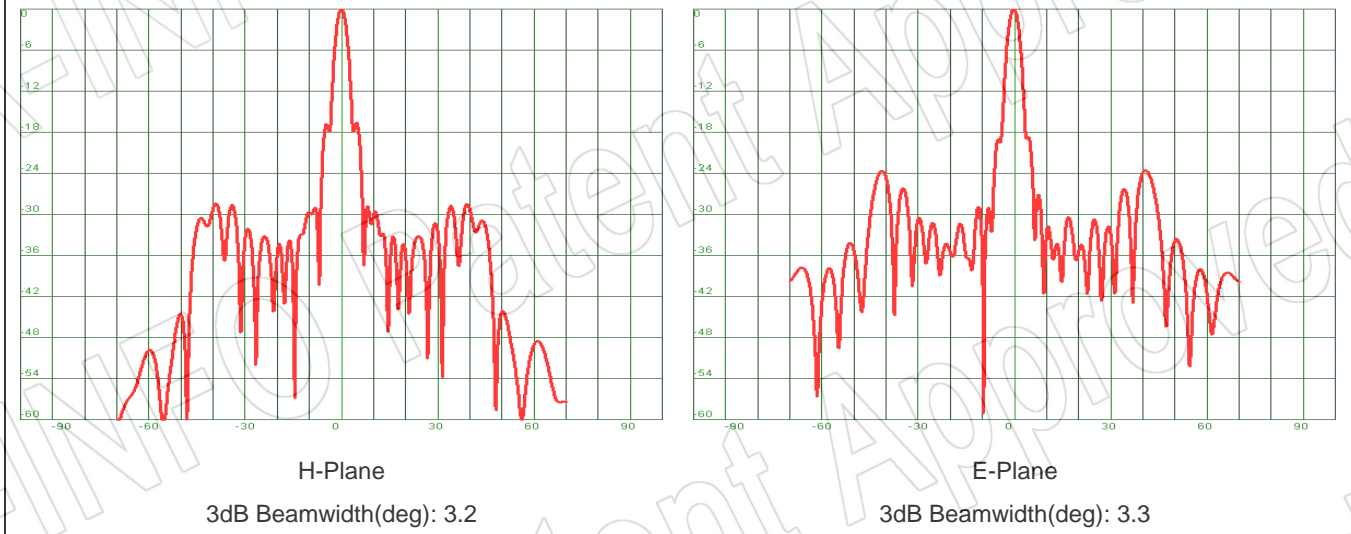

E-Plane

3dB Beamwidth(deg): 3.4

Frequency: 51.0GHz

H-Plane

3dB Beamwidth(deg): 3.2

E-Plane

3dB Beamwidth(deg): 3.4

Frequency: 51.5GHz

H-Plane

3dB Beamwidth(deg): 3.4

E-Plane

3dB Beamwidth(deg): 3.5

Frequency: 52.0GHz

Frequency: 52.5GHz

Frequency: 53.0GHz

Frequency: 55.0GHz