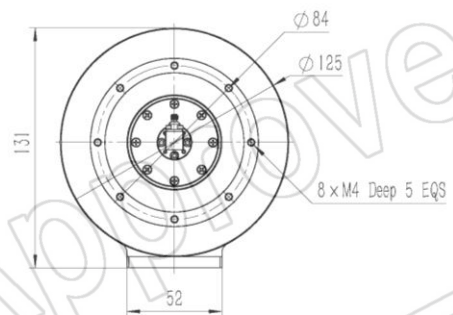

For reference only. See data sheet for the detailed specifications.

Technical Specification

Frequency Range(GHz)	A Type, WG output: 50.0 – 75.0
	C Type, 1.0mm-F: 50.0 – 75.0
	C Type, 1.85mm-F: 50.0 – 65.0
Waveguide	WR15
Gain(dBi)	34.5 Typ.
Polarization	Linear
3dB Beamwidth(deg)	E-Plane: 3.0 Typ.
	H-Plane: 2.8 Typ.
Sidelobe Level(dB)	E-Plane: 28 Typ.
	H-Plane: 30 Typ.
Cross Pol. Isolation(dB)	40 Typ.
VSWR	A Type: 1.80:1 Max.
	C Type: 2.20:1 Max.
Output	A Type: FUGP620(UG-385/U)
	C Type: 1.0mm-Female or 1.85mm-Female
Feed Antenna Type	Conical Horn
Material	Cu
Size(mm)	A Type: 125 x 131 x 203.4
	C Type: 125 x 131 x 228.8
Net Weight(Kg)	A Type: 1.23 Around
	C Type: 1.26 Around

PATENT ID (China)
ZL202120619530.X, ZL202130167433.7

Outline Drawing (Size: mm)

FUGP620 Output (P/N: LB-GLC-15-30-A)

1.0mm-Female Output (P/N: LB-GLC-15-30-C-1.0F)

For 1.85mm-Female output outline drawing, please contact A-INFO.

1.0mm-Female Output with Round Mounting Bracket (Option, P/N: LB-CL-15-30-MB)

For 1.85mm-Female output outline drawing, please contact A-INFO.

1.0mm-Female Output with L Type Mounting Bracket (Option, P/N: LB-CL-15-30-L)

For 1.85mm-Female output outline drawing, please contact A-INFO.

Flange Drawing (Size: mm)

FUGP620

(equivalent to UG-385/U)

AINFO Inc.

China(Beijing):
China(Chengdu):
USA :

Tel: (+86) 10-6266-7326,
Tel: (+86) 28-8519-2786,
Tel: (+1) 949-639-9688,