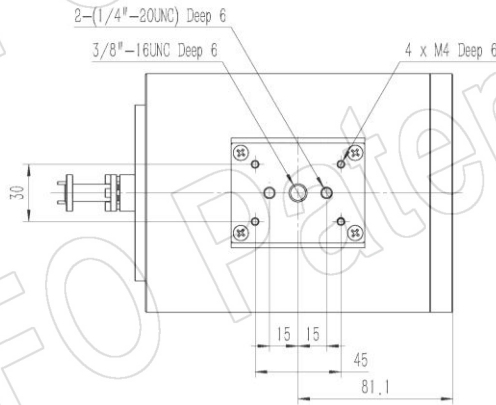

For reference only. See data sheet for the detailed specifications.

Technical Specification

Frequency Range(GHz)	A Type, WG output: 50.0 – 75.0
	C Type, 1.0mm-F: 50.0 – 75.0
	C Type, 1.85mm-F: 50.0 – 65.0
Waveguide	WR15
Gain(dBi)	34.5 Typ.
Polarization	Linear
3dB Beamwidth(deg)	E-Plane: 3.0 Typ.
	H-Plane: 2.8 Typ.
Sidelobe Level(dB)	E-Plane: 28 Typ.
	H-Plane: 30 Typ.
Cross Pol. Isolation(dB)	40 Typ.
VSWR	A Type: 1.80:1 Max.
	C Type: 2.20:1 Max.
Output	A Type: FUGP620(UG-385/U)
	C Type: 1.0mm-Female or 1.85mm-Female
Feed Antenna Type	Conical Horn
Material	Cu
Size(mm)	A Type: 125 x 131 x 203.4
	C Type: 125 x 131 x 228.8
Net Weight(Kg)	A Type: 1.23 Around
	C Type: 1.26 Around

PATENT ID (China)
ZL202120619530.X, ZL202130167433.7

Outline Drawing (Size: mm)

FUGP620 Output (P/N: LB-GLC-15-30-A)

1.0mm-Female Output (P/N: LB-GLC-15-30-C-1.0F)

For 1.85mm-Female output outline drawing, please contact A-INFO.

1.0mm-Female Output with Round Mounting Bracket (Option, P/N: LB-CL-15-30-MB)

For 1.85mm-Female output outline drawing, please contact A-INFO.

1.0mm-Female Output with L Type Mounting Bracket (Option, P/N: LB-CL-15-30-L)

For 1.85mm-Female output outline drawing, please contact A-INFO.

Flange Drawing (Size: mm)

FUGP620

(equivalent to UG-385/U)

AINFO Inc.

China(Beijing):
China(Chengdu):
USA :

Tel: (+86) 10-6266-7326,
Tel: (+86) 28-8519-2786,
Tel: (+1) 949-639-9688,