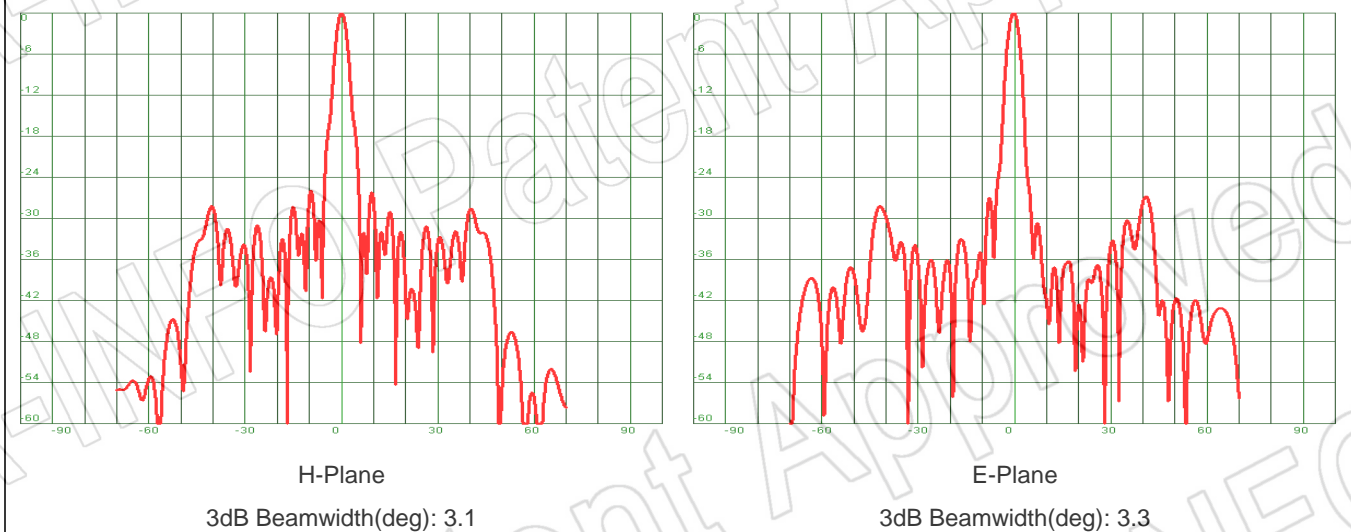

Frequency: 56.0GHz