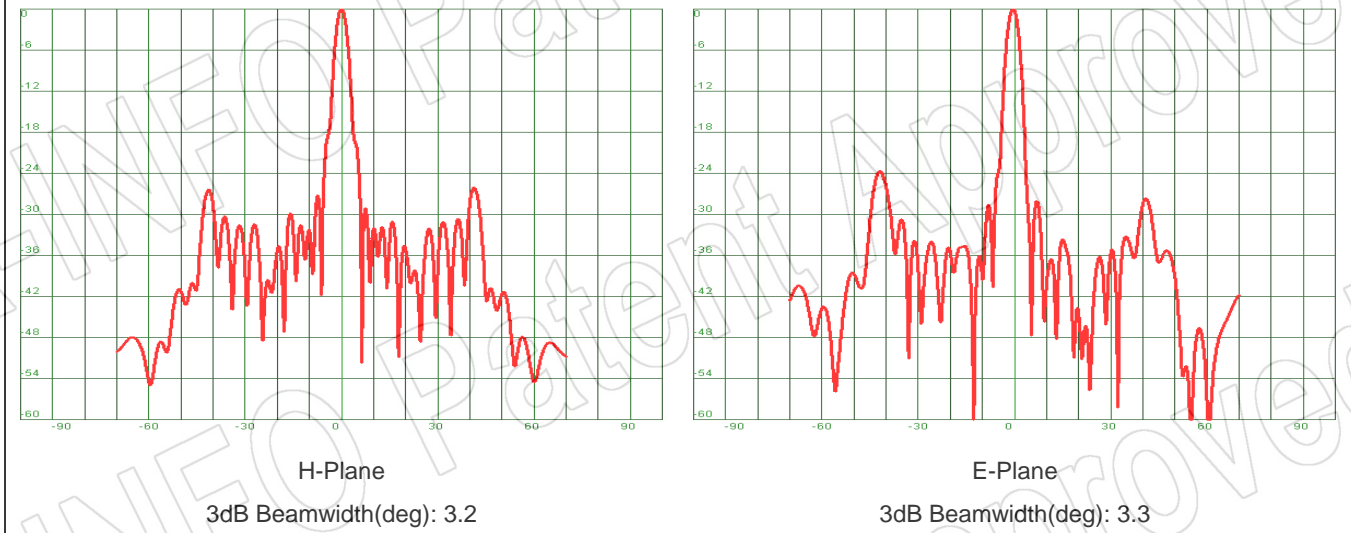

Frequency: 57.0GHz