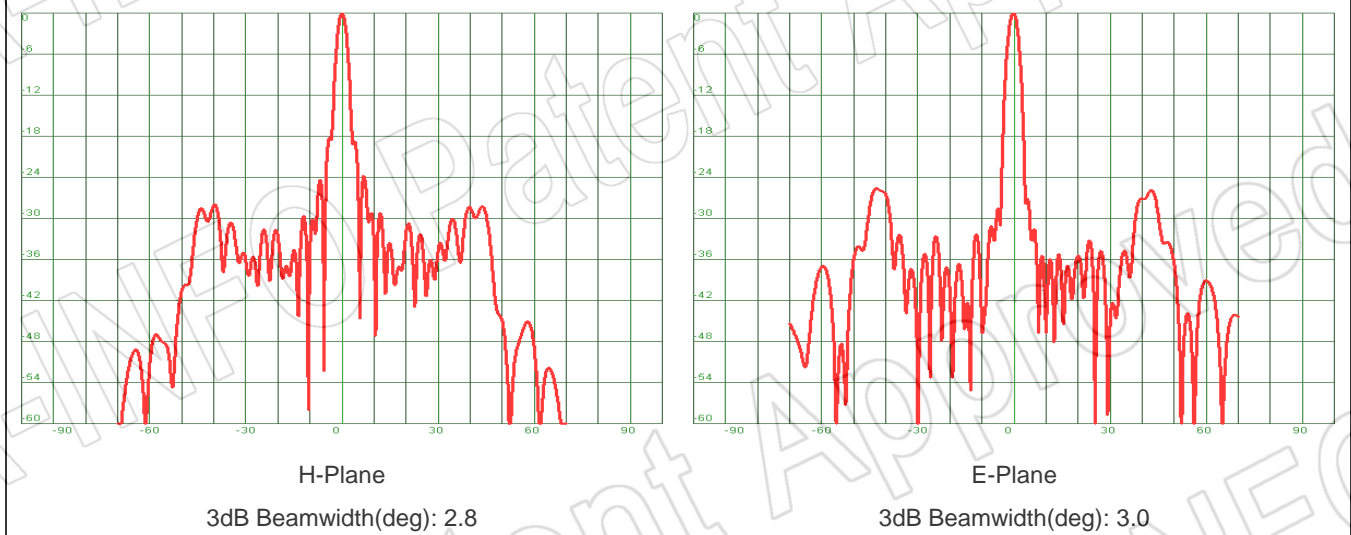

Frequency: 59.0GHz